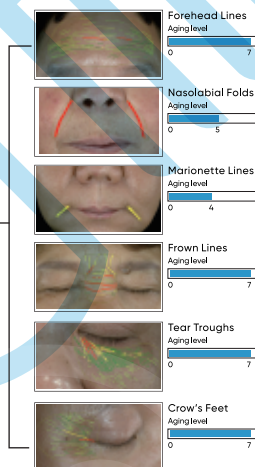

PRO-A Skin Analyzer

Aging

Sensitive skin

Hyperpigmentation

Moisture balance

No reproduction allowed.

For detailed product information, please consult MEICET sales.

A comprehensive "skin aging | color" detection and analysis system that visualizes skin aging.

Aging analysis functionality

Aging 20~ ~ 75+
Aging Analysis

AGING GRADE

AI-based deep learning for facial aging level analysis.

Utilizing big data skin images, we have constructed an aging index model using AI deep learning that encompasses 8 dimensions: forehead lines, glabellar lines, crow's feet, periorbital lines, laugh lines, marionette lines, corner of mouth lines, and brown spots.

TARGETING FOUR TYPES OF SKIN CONDITIONS

◦ **Aging**

Radiofrequency, lasers, and other methods promote the regeneration of collagen and elastin fibers.

◦ **Sensitive skin**

Radiofrequency, lasers, and other methods promote the regeneration of collagen and elastin fibers.

Cream white skin tone

Brown skin tone

Dark brown skin tone

No reproduction allowed.

- Different algorithms are applied according to different skin tones to provide customers with personalized detection solutions, making skin image detection more accurate.